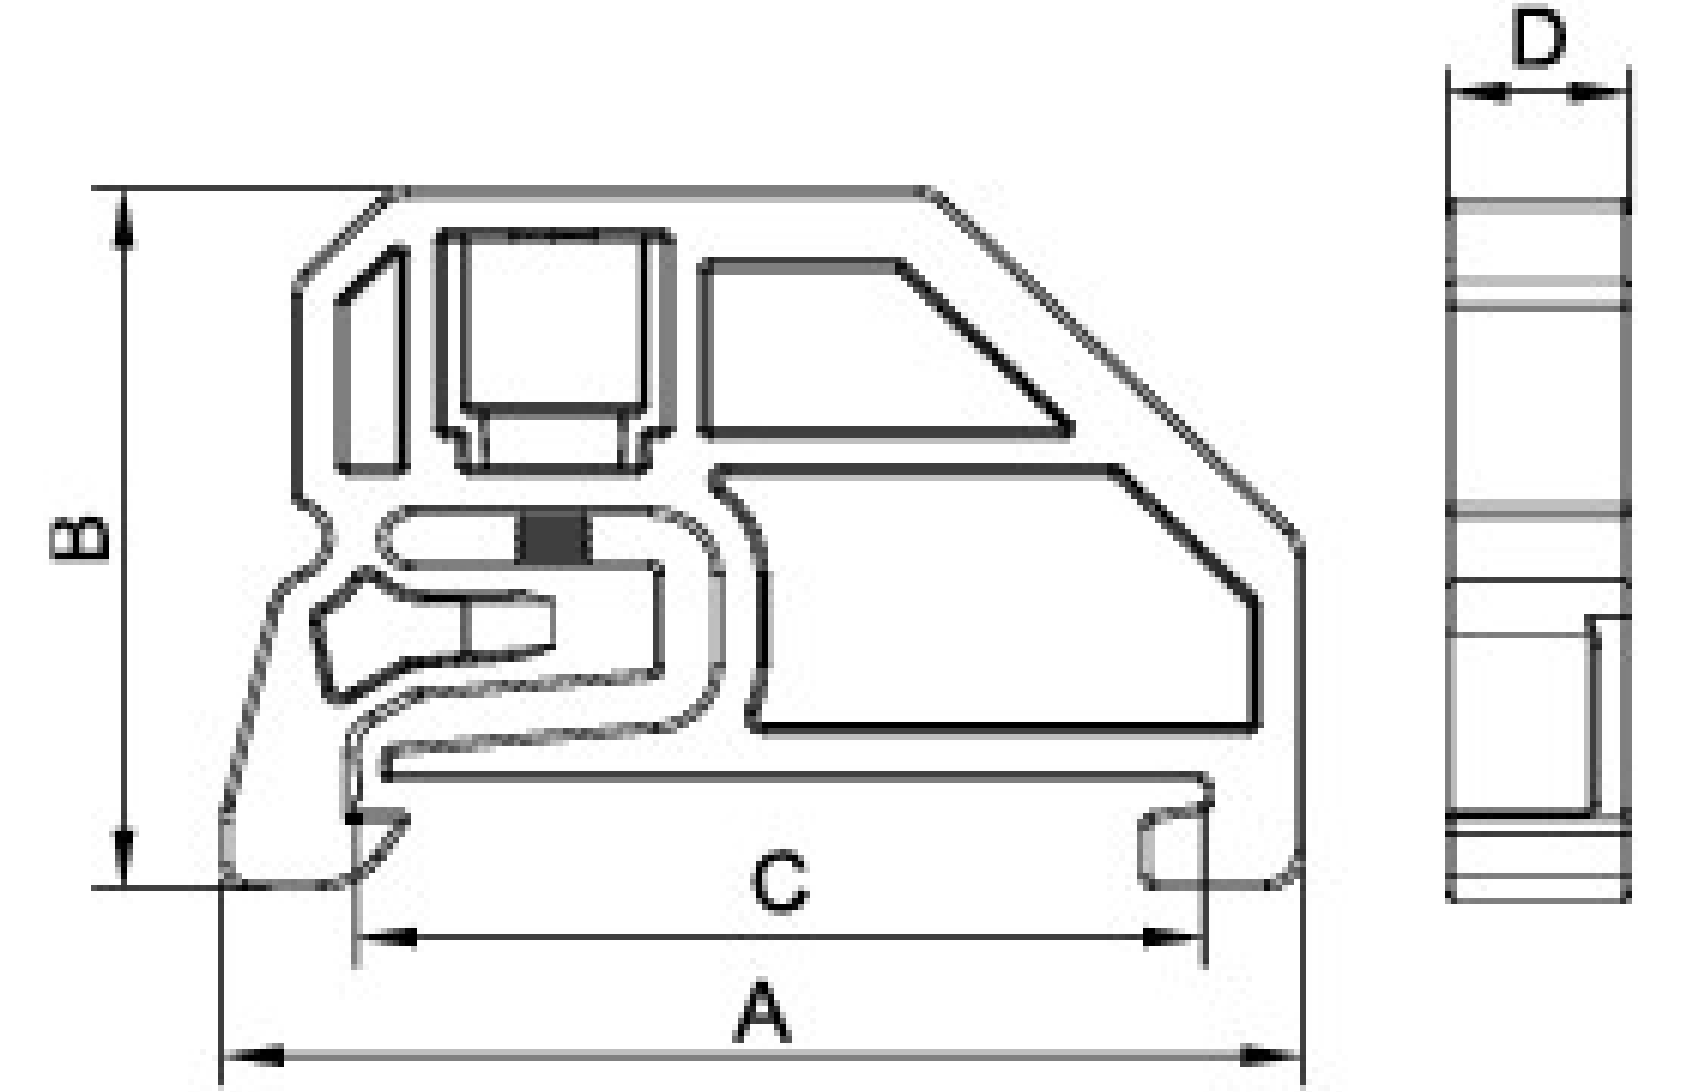

MRK AND OPK SERIES MINI END BRACKET

Product code:

Product code: 1222

<https://onka.com.tr/mrk-and-opk-series-mini-end-bracket>

Dimensions

Dimensions (mm)	
A	43
B	30
C	34.5
D	7.5

Materials

Body	PA
Screw	Steel
Temperature	-40°C,+140°C
Pcs	100

Marking

Marking-9770/4440/4442/9540/5443/4390