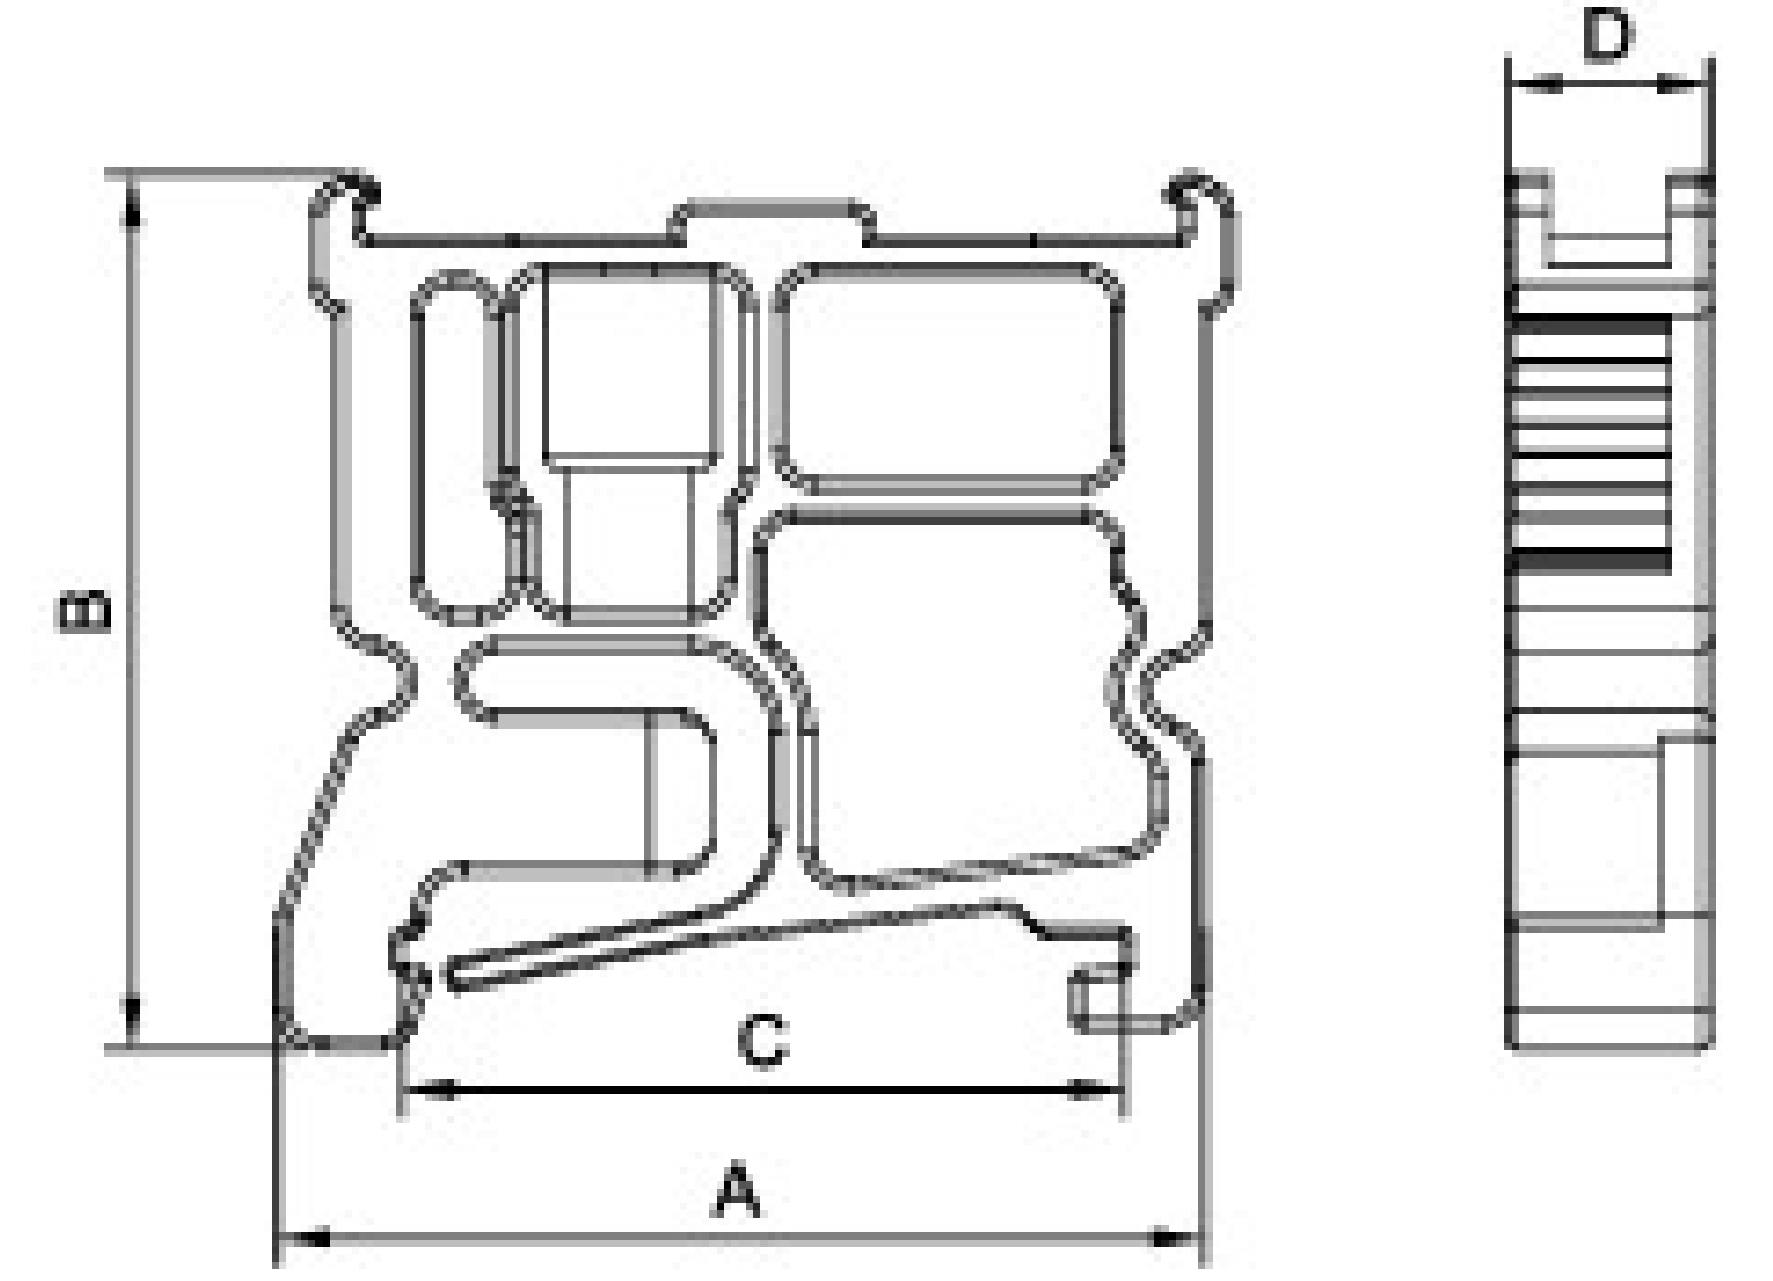

### MRK AND OPK SERIES BIG END BRACKET

**Product code:**

Product code: 1212

<https://onka.com.tr/mrk-and-opk-series-big-end-bracket>

### Dimensions

Dimensions (mm)	
A	44.6
B	43.5
C	34.5
D	9.8

### Materials

Body	PA
Screw	Steel
Temperature	-40°C,+140°C
Pcs	100