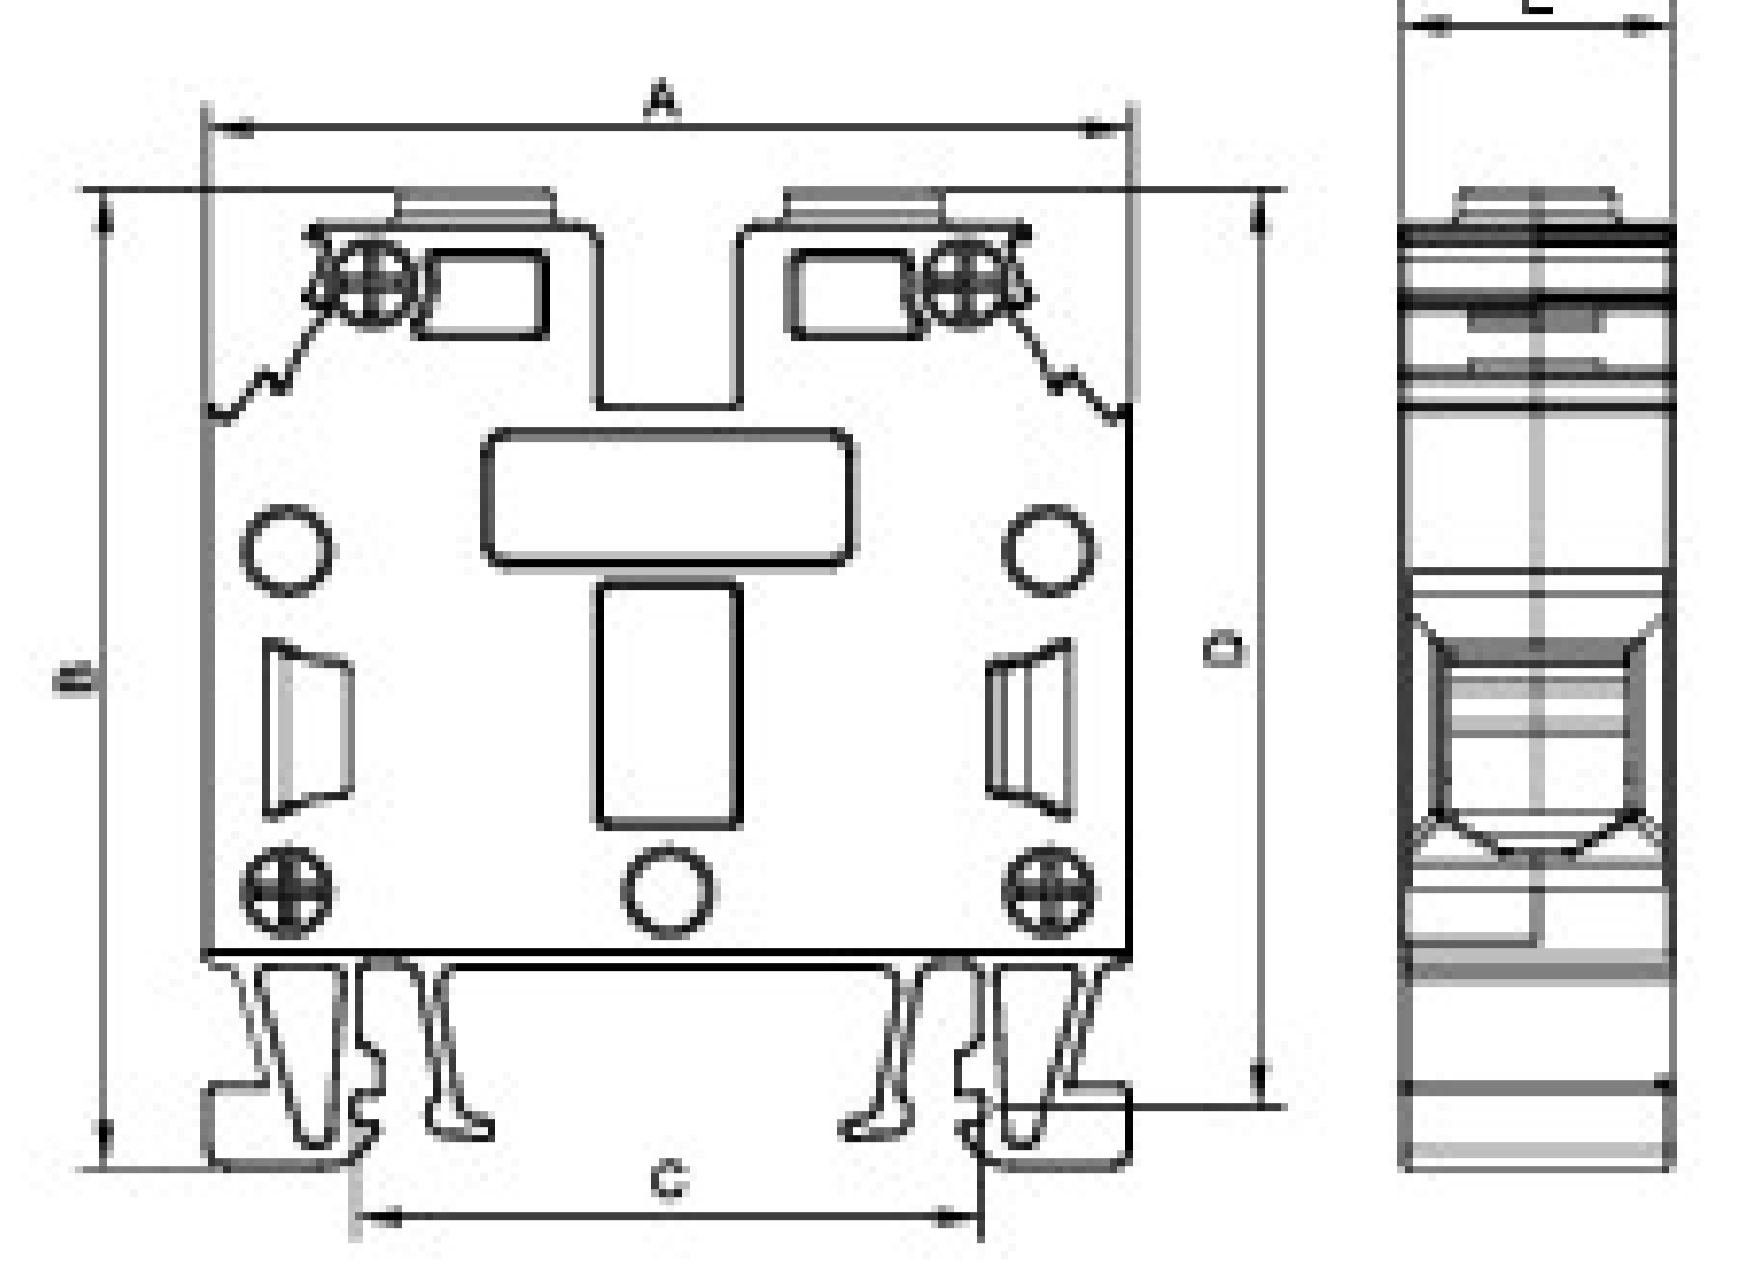

MRK 35mm² SCREW CONNECTION RAIL TERMINAL BLOCK (NEW)

Product code:
Product code: 1142

<https://onka.com.tr/mrk-slim-type-35mm2-screw-connection-rail-terminal-block>

Dimensions

Dimensions (mm)	
A	50.7
B	54
C	34.5
D	51
E	15

Materials

Body	PA6.6
Bridge	Copper
Contact	CK45 Steel
Screw	Steel
Temperature	-40°C,+140°C
Cable Strip L.	18mm
Torque	2,0Nm
Data	TSE/CE
Voltage	750V
Current	125A
Section	35mm ²
Norm	EN-60947-7-1

Color

	V2	V0	
Colour	Order No	Order No	Pcs.
Grey	1142	0892	30
Cream	1143	0893	30
Black	1144	0894	30
Blue	1145	0895	30
Brown	1146	0896	30
Red	1147	0897	30
Yellow	1148	0898	30
Green	1149	0899	30

Cross

Order No	Section	Pcs.
2266	35/2	50
2267	35/3	40
2268	35/4	40
2269	35/5	25
2274	35/10	10

Stopper

Stopper-1202,1212,1222

Sticker

Group Sticker-1232

Marking

Marking-9770/2630/4442/9540/7301
