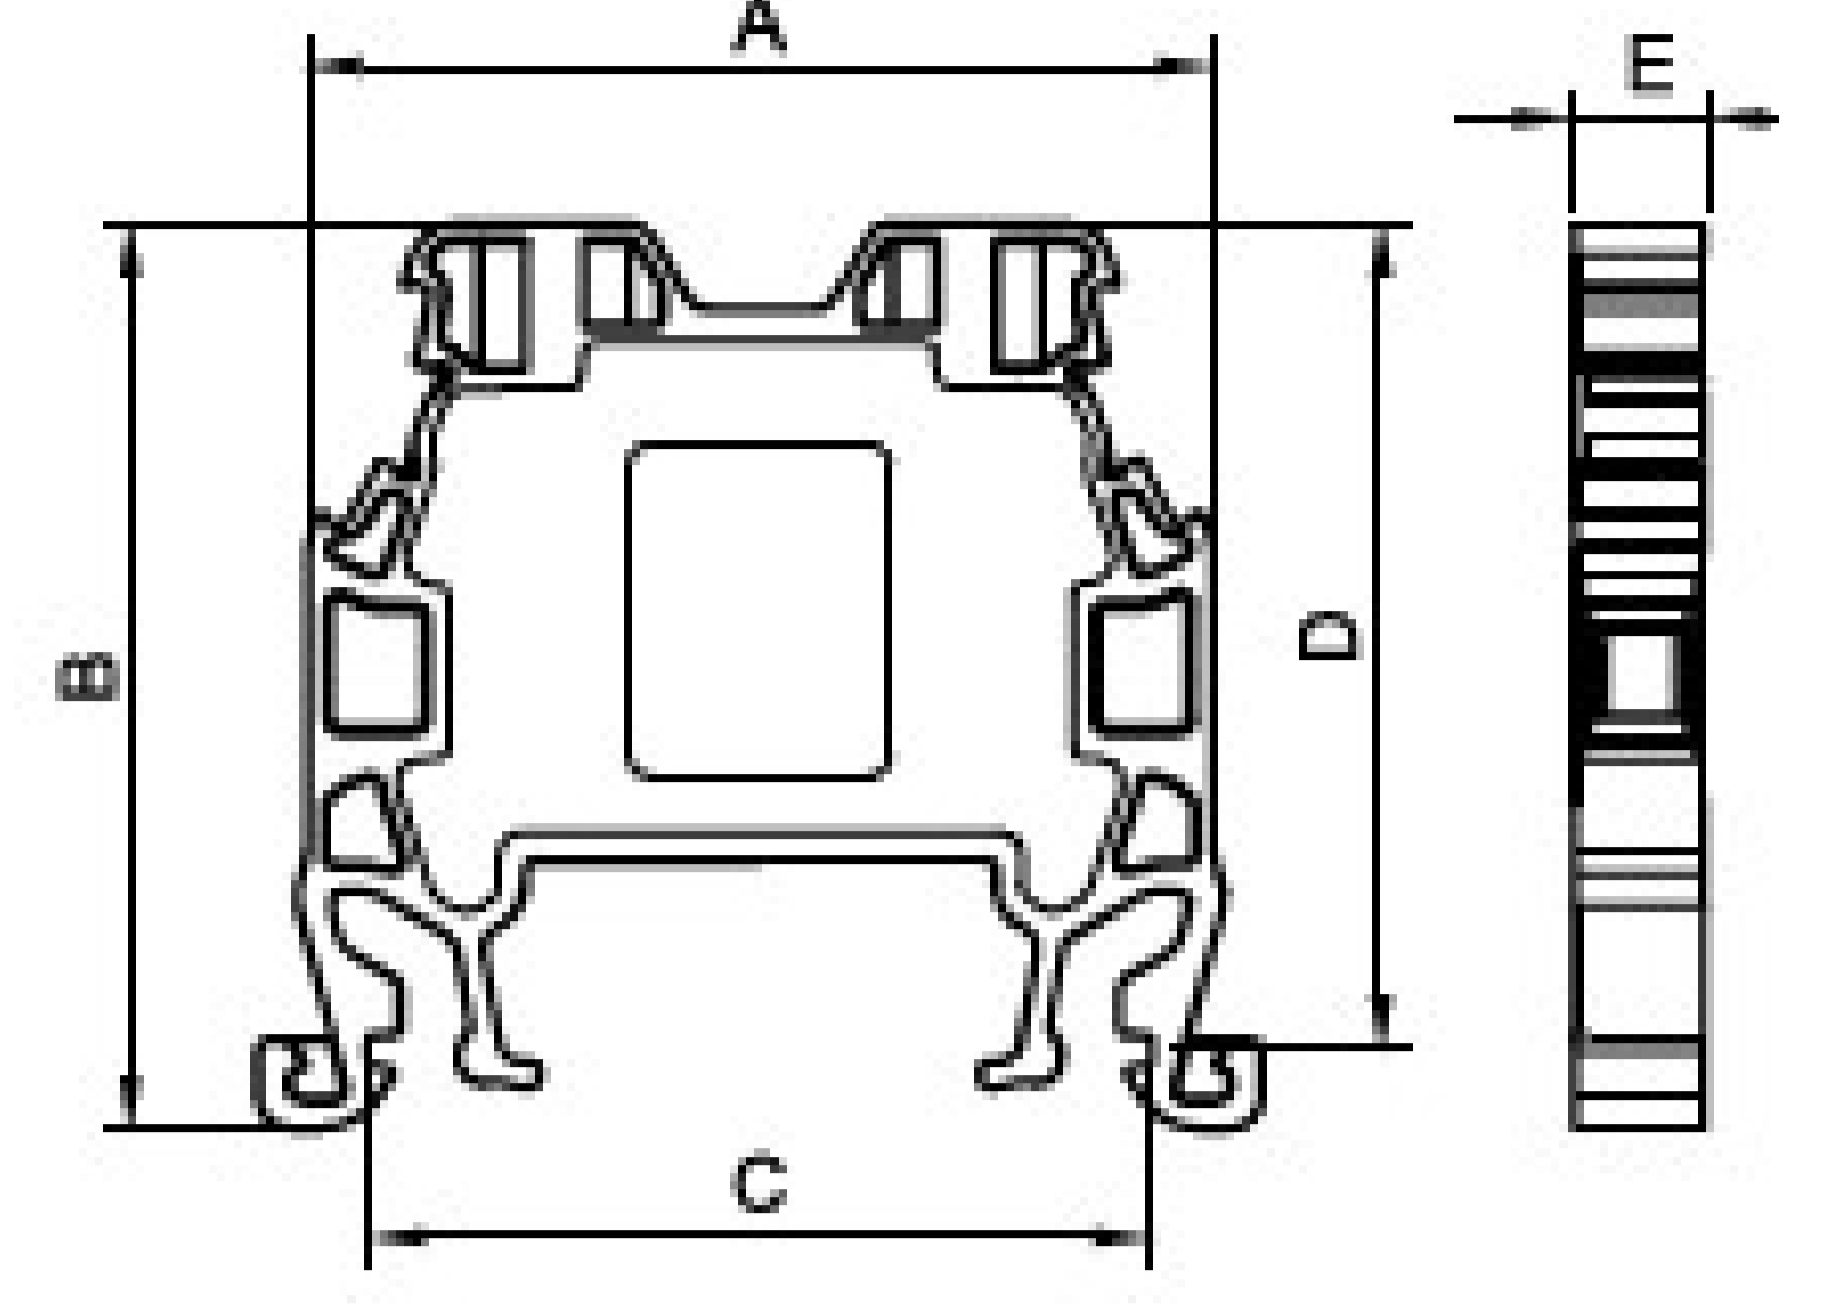

MRK SLIM 4mm² SCREW CONNECTION RAIL TERMINAL BLOCK

Product code:
Product code: 0912

<https://onka.com.tr/mrk-slim-4mm2-screw-connection-rail-terminal-block>

Dimensions

Dimensions (mm)	
A	40
B	40
C	34.5
D	36.5
E	5.9

Materials

Body	PA6.6
Bridge	Copper
Contact	CK45 Steel
Screw	Steel
Temperature	-40°C,+140°C
Cable Strip L.	10mm
Torque	0,4Nm
Data	TSE/CE
Voltage	750V
Current	32A
Section	4mm ²
Norm	EN-60947-7-1

Color

	V2	V0	
Colour	Order No	Order No	Pcs.
Grey	0912	0872	100
Cream	0913	0873	100
Black	0914	0874	100
Blue	0915	0875	100
Brown	0916	0876	100
Red	0917	0877	100
Yellow	0918	0878	100
Green	0919	0879	100

Cross

Order No	Section	Pcs.
1925	4/2	100
1926	4/3	100
1927	4/4	75
1928	4/10	30
1929	4/20	20

Stopper

Stopper-1202,1212,1222

Sticker

Group Sticker-1232

Marking

Marking-9770/4440/4442/9540/7301
