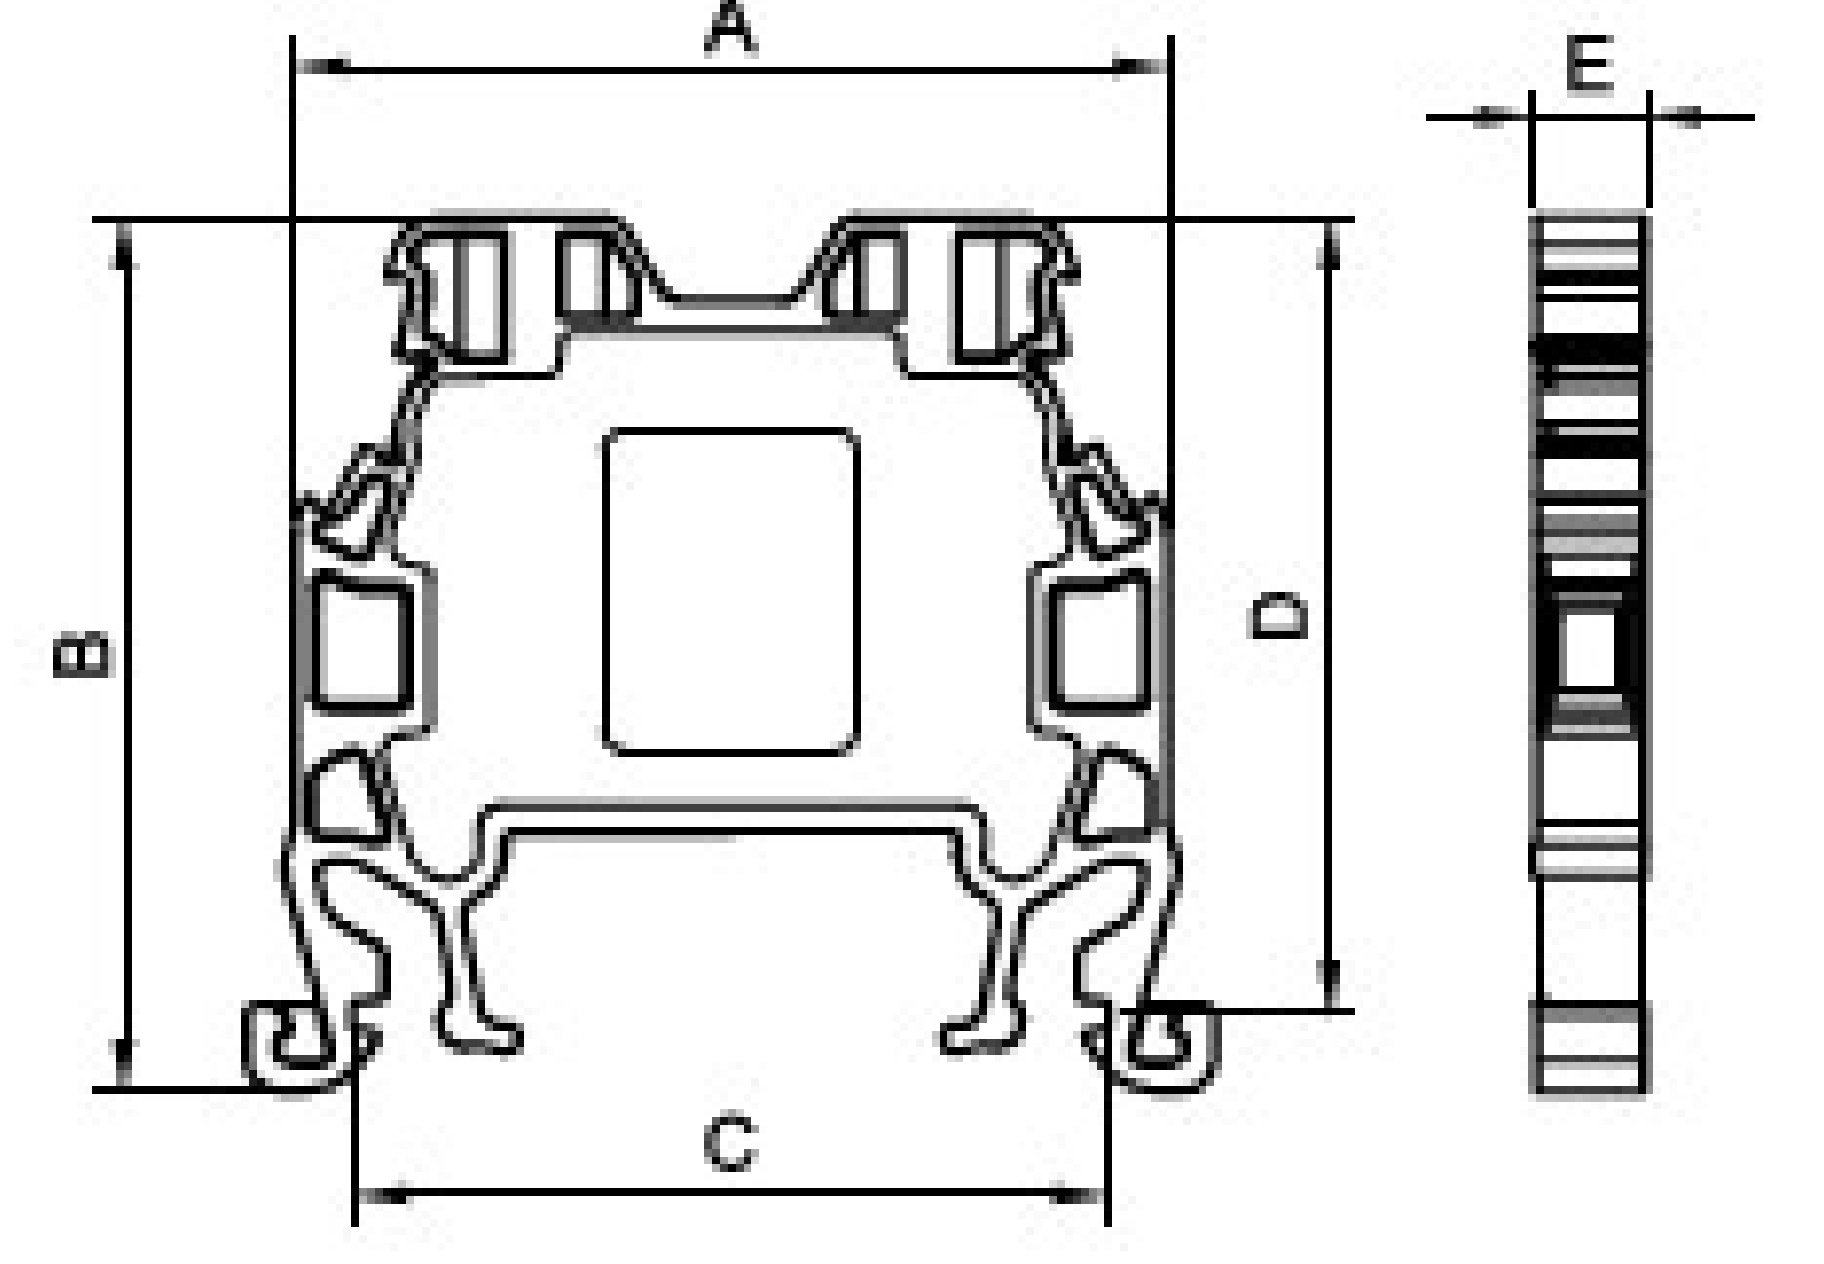

MRK SLIM 2,5mm² SCREW CONNECTION RAIL TERMINAL BLOCK

Product code:
Product code: 0902

<https://onka.com.tr/mrk-slim-2-5mm2-screw-connection-rail-terminal-block>

Dimensions

Dimensions (mm)	
A	40
B	40
C	34.5
D	36.5
E	5.1

Materials

Body	PA6.6
Bridge	Copper
Contact	CK45 Steel
Screw	Steel
Temperature	-40°C,+140°C
Cable Strip L.	10mm
Torque	0,4Nm
Data	TSE/CE
Voltage	750V
Current	24A
Section	2,5mm ²
Norm	EN-60947-7-1

Color

	V2	V0	
Colour	Order No	Order No	Pcs.
Grey	0902	0862	100
Cream	0903	0863	100
Black	0904	0864	100
Blue	0905	0865	100
Brown	0906	0866	100
Red	0907	0867	100
Yellow	0908	0868	100
Green	0909	0869	100

Cross

Order No	Section	Pcs.
1920	2,5/2	100
1921	2,5/3	100
1922	2,5/4	100
1923	2,5/10	30
1924	2,5/20	20

Stopper

Stopper-1202,1212,1222

Sticker

Group Sticker-1232	1202,1222,1212
--------------------	----------------