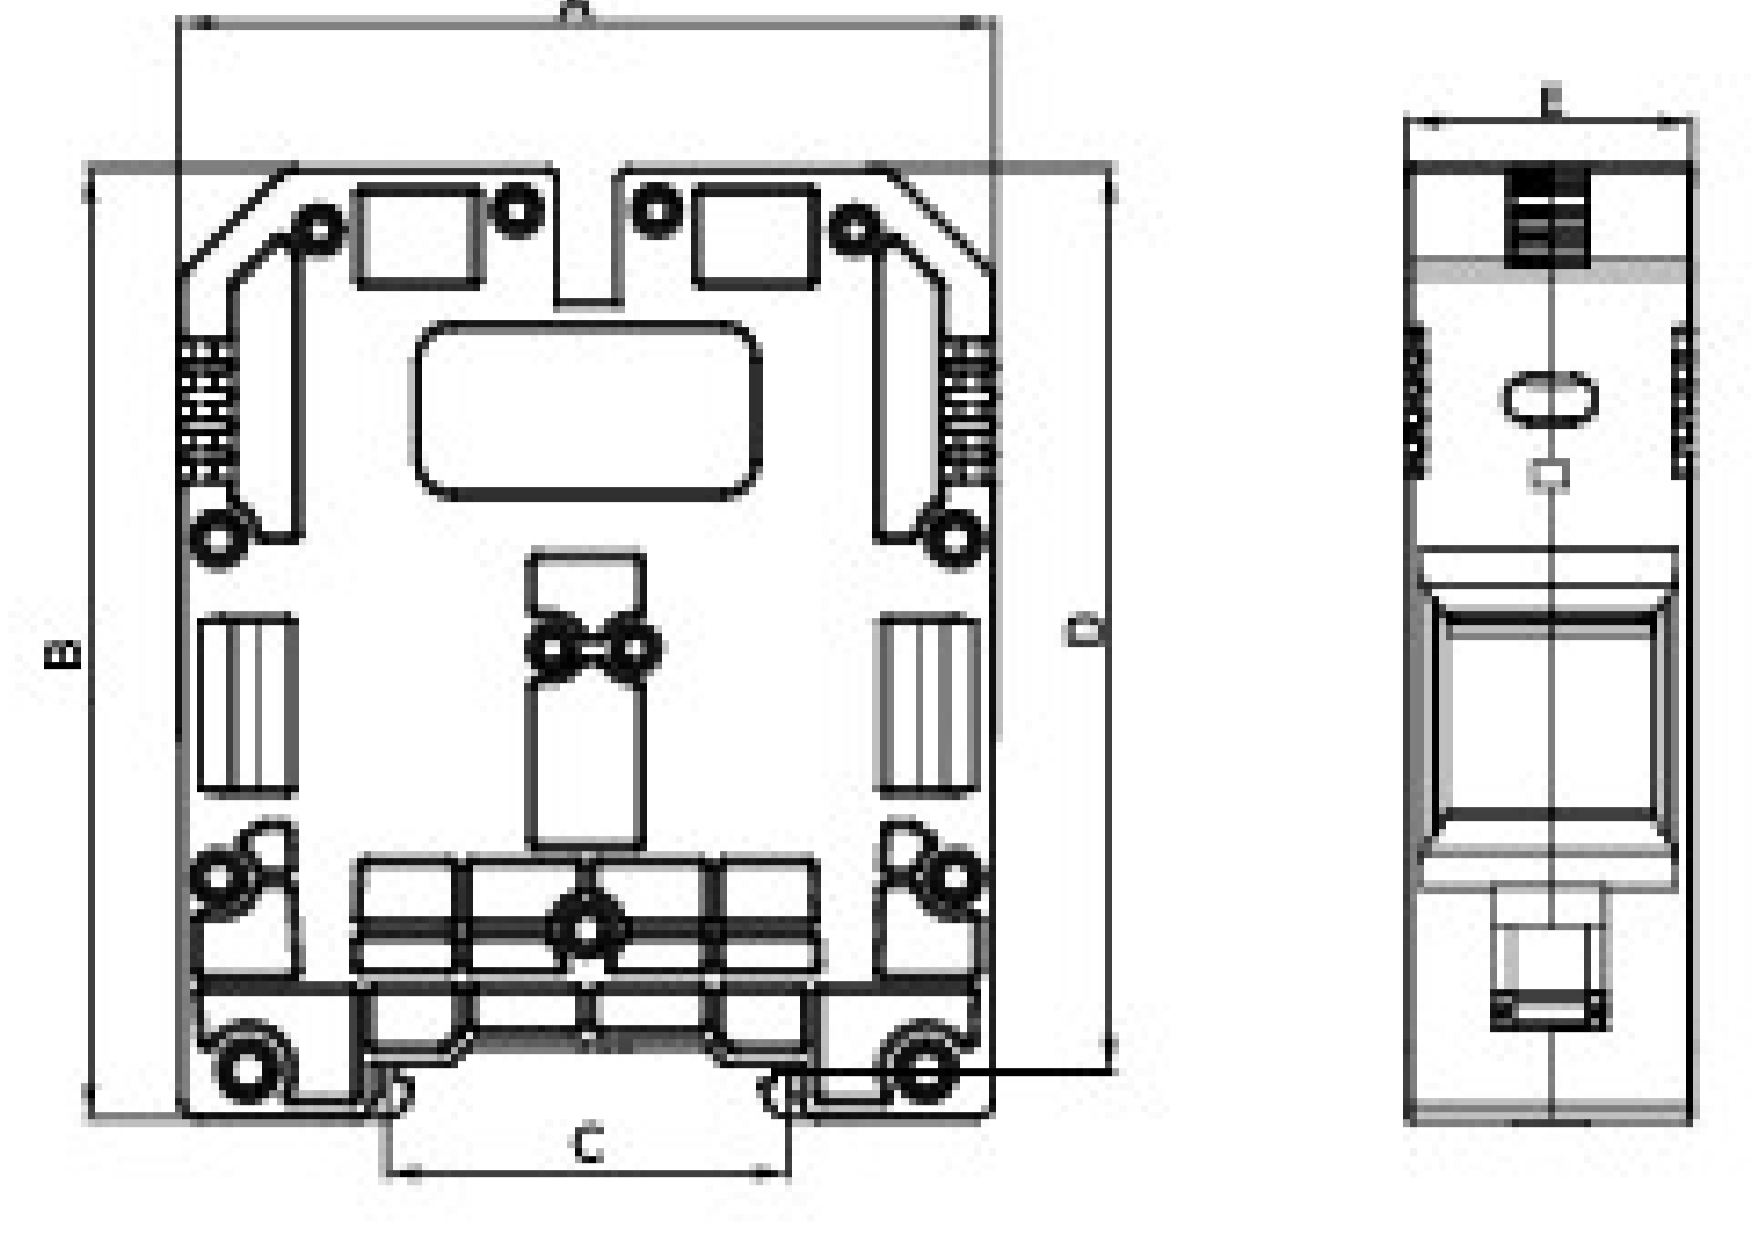

### MRK 120mm<sup>2</sup> SCREW CONNECTION RAIL TERMINAL BLOCK

**Product code:**  
Product code: 1102

<https://onka.com.tr/mrk-120mm2-screw-connection-rail-terminal-block>

### Dimensions

Dimensions (mm)	
A	75
B	88
C	34.5
D	83
E	26

### Materials

Body	PA6.6
Bridge	Copper
Contact	DKP
Screw	Steel
Temperature	-40°C,+140°C
Cable Strip L.	20mm
Torque	6,0Nm
Data	TSE/CE
Voltage	1000V
Current	269A
Section	120mm <sup>2</sup>
Norm	EN-60947-7-1