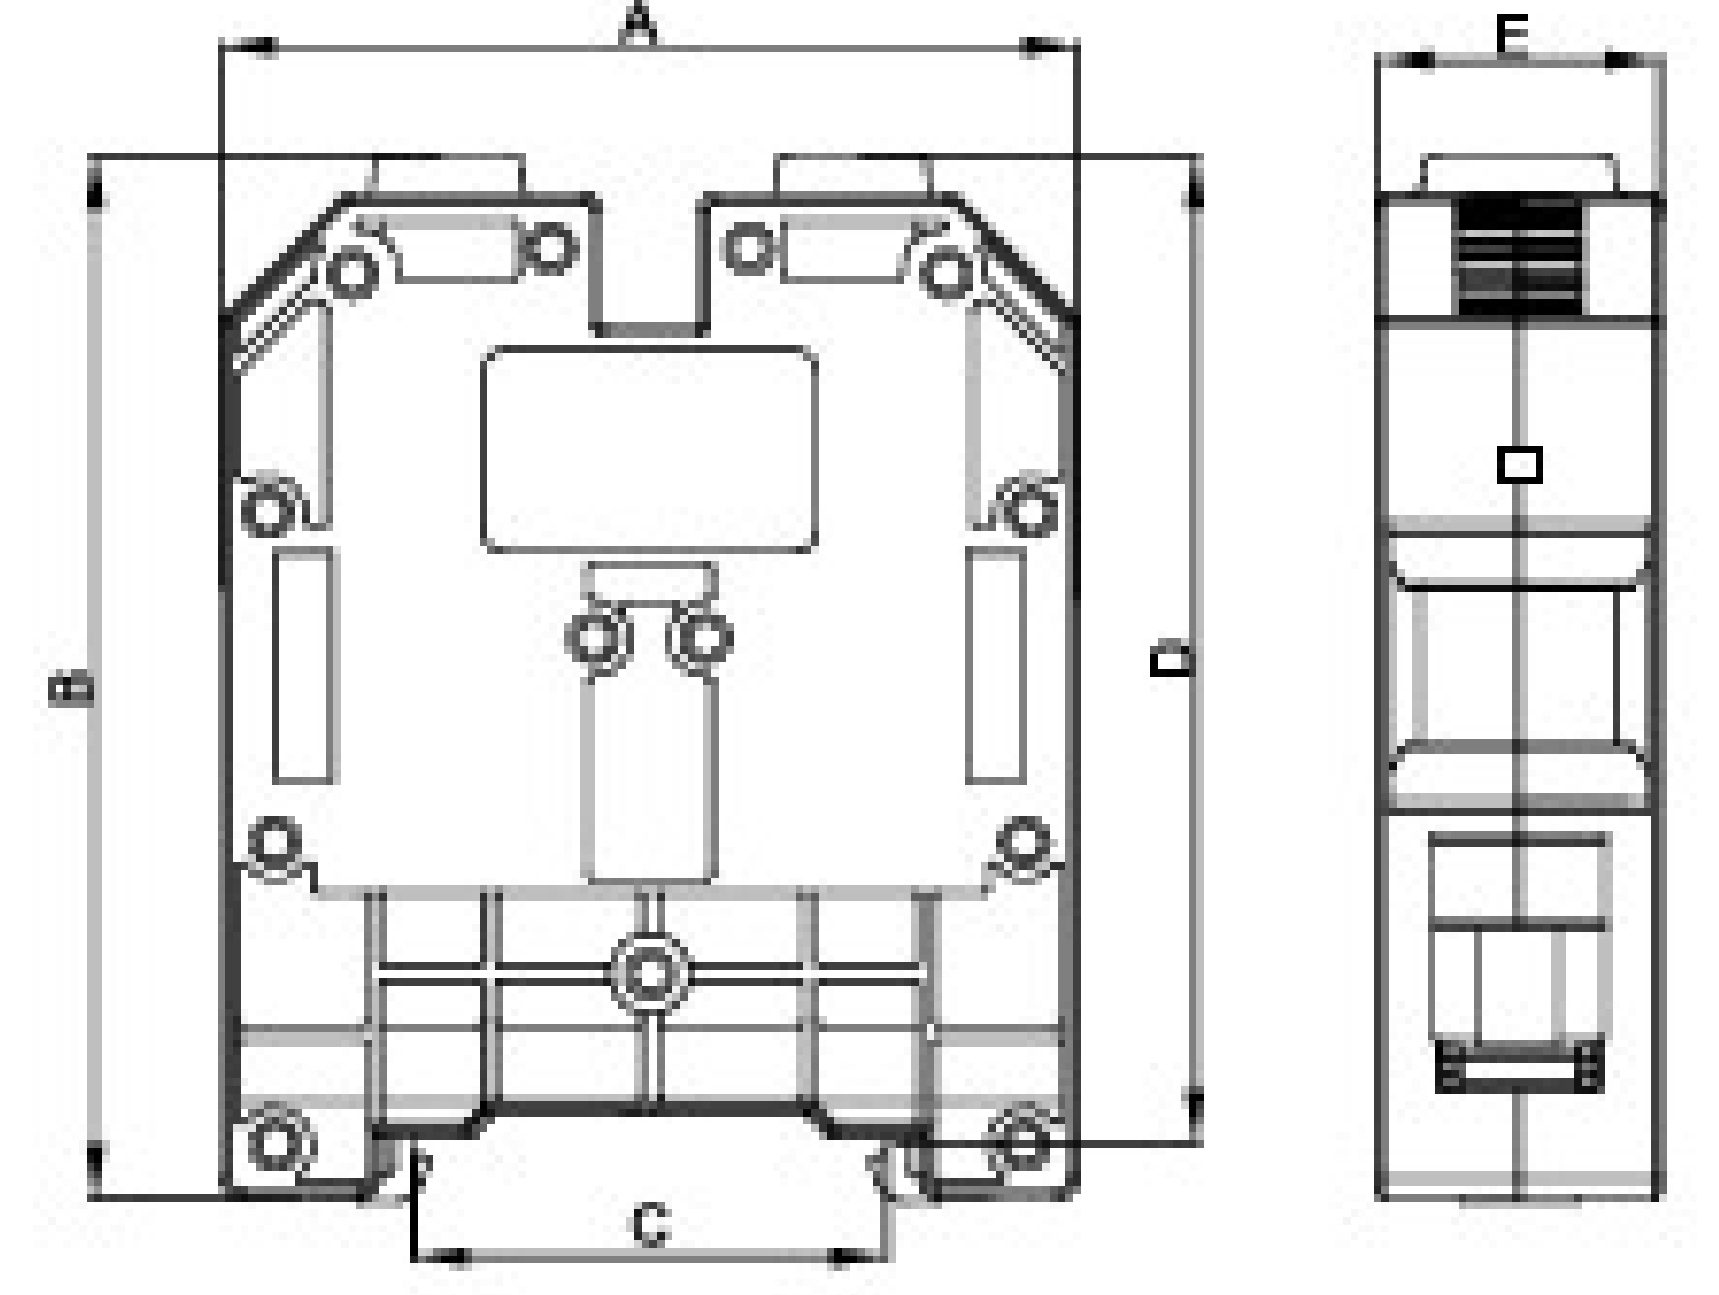

### MRK 70mm<sup>2</sup> SCREW CONNECTION RAIL TERMINAL BLOCK

**Product code:**  
Product code: 1082

<https://onka.com.tr/mrk-70mm2-screw-connection-rail-terminal-block>

### Dimensions

A	64
B	78
C	34.5
D	74
E	21

### Materials

Body	PA6.6	
Bridge	Copper	
Contact	DKP	
Screw	Steel	
Temperature	-40°C,+140°C	
Cable Strip L.	20mm	
Torque	6,0Nm	
Data	TSE/CE	UL
Voltage	750V	600V
Current	192A	125A
Section	70mm <sup>2</sup>	AWG2/0str
Norm	EN-60947-7-1	UL1059