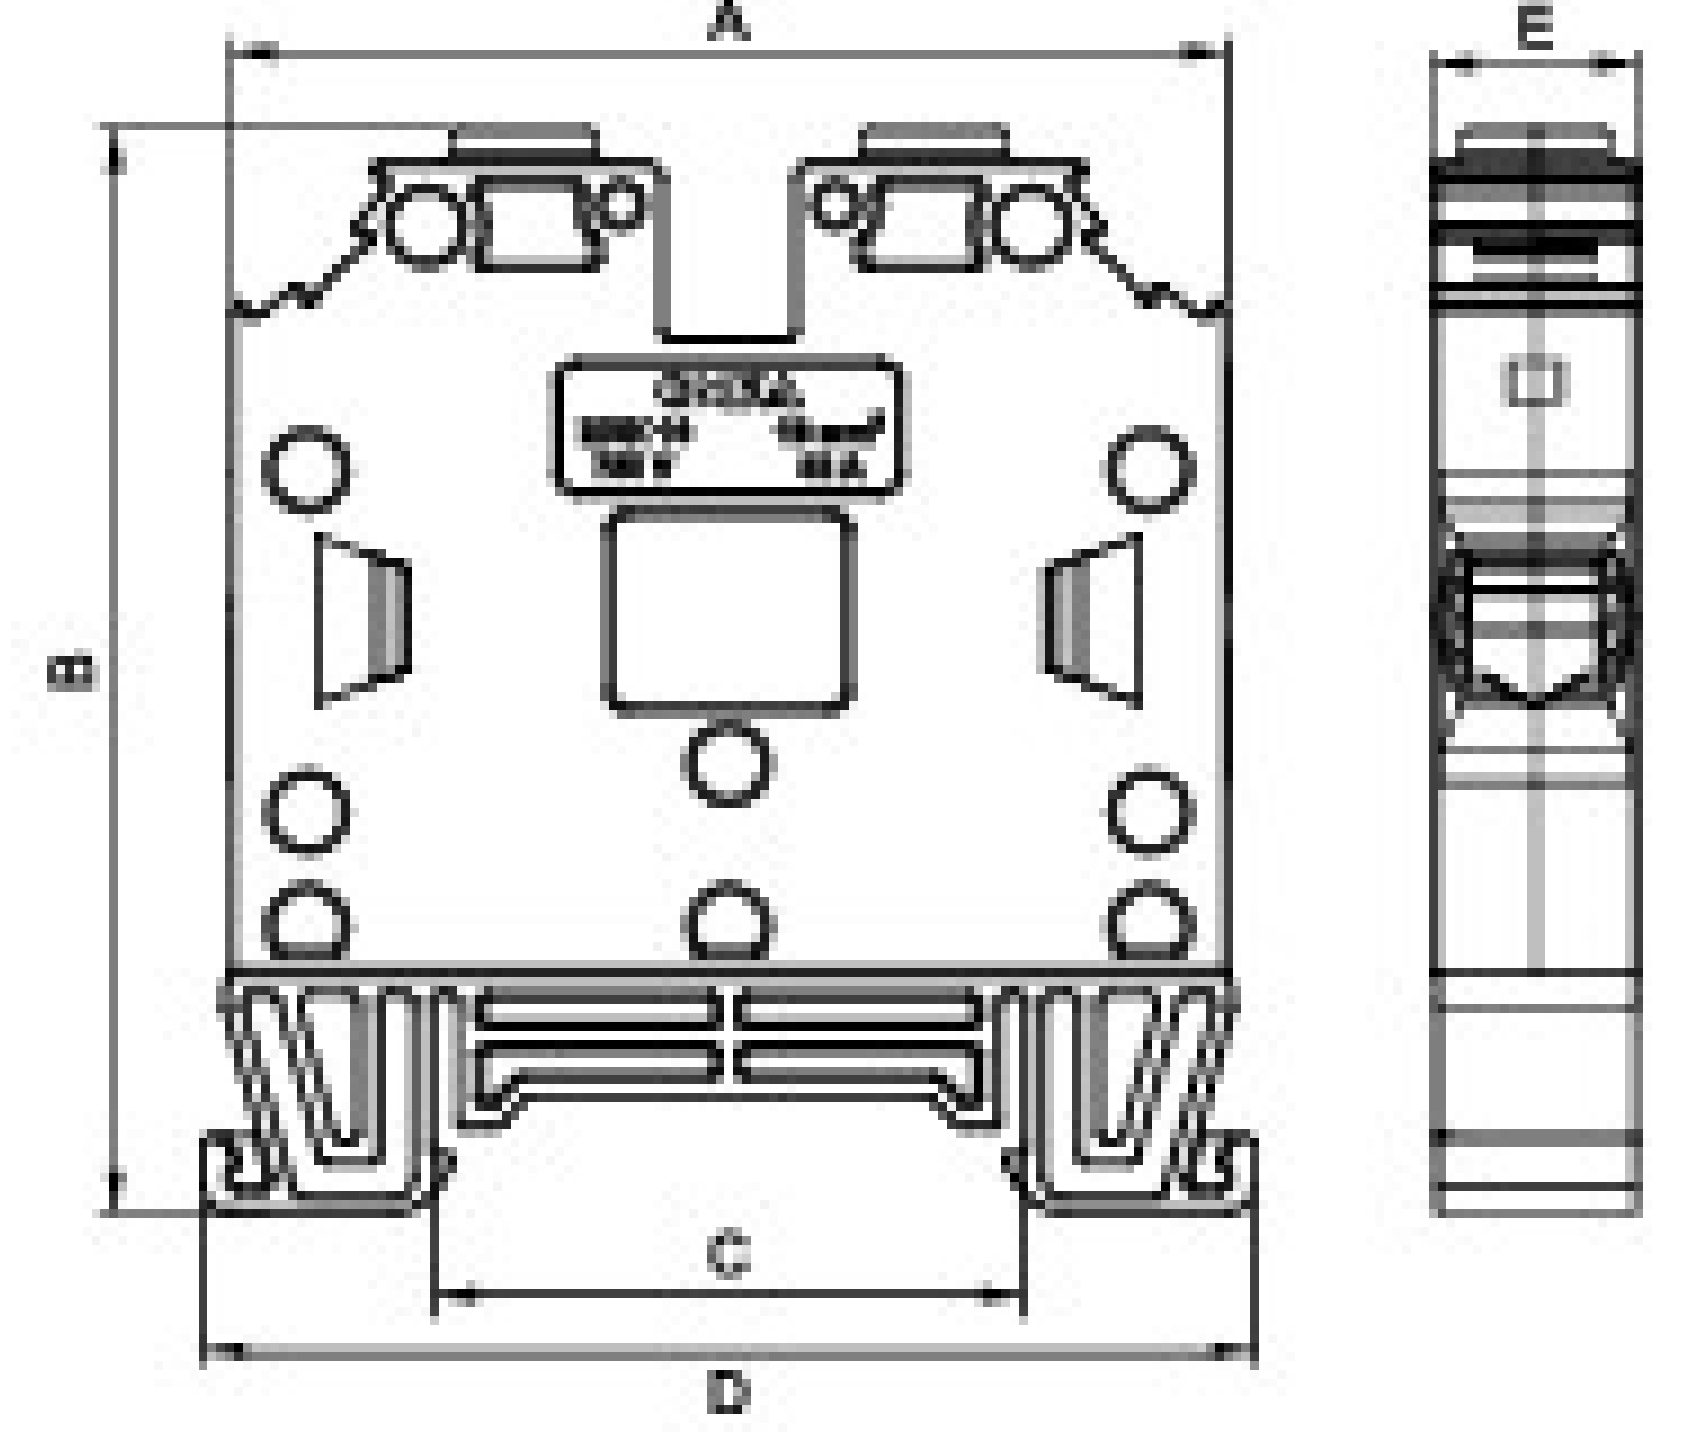

MRK 25mm² SCREW CONNECTION RAIL TERMINAL BLOCK

Product code:
Product code: 0302

<https://onka.com.tr/mrk-25mm2-screw-connection-rail-terminal-block-2>

Materials

| | |
|----------------|-------------------|
| Body | PA6.6 |
| Bridge | Copper |
| Contact | CK45 Steel |
| Screw | Steel |
| Temperature | -40°C,+140°C |
| Cable Strip L. | 18mm |
| Torque | 2,0Nm |
| Data | TSE/CE |
| Voltage | 750V |
| Current | 101A |
| Section | 25mm ² |
| Norm | EN-60947-7-1 |

Color

| | V2 | V0 | |
|--------|----------|----------|------|
| Colour | Order No | Order No | Pcs. |
| Grey | 0302 | 0802 | 50 |
| Cream | 0303 | 0803 | 50 |
| Black | 0304 | 0804 | 50 |
| Blue | 0305 | 0805 | 50 |
| Brown | 0306 | 0806 | 50 |
| Red | 0307 | 0807 | 50 |
| Yellow | 0308 | 0808 | 50 |
| Green | 0309 | 0809 | 50 |

Stopper

Stopper-1202,1212,1222

Sticker

Group Sticker-1232

Marking

Marking-9770/2630/4442/9540/7301