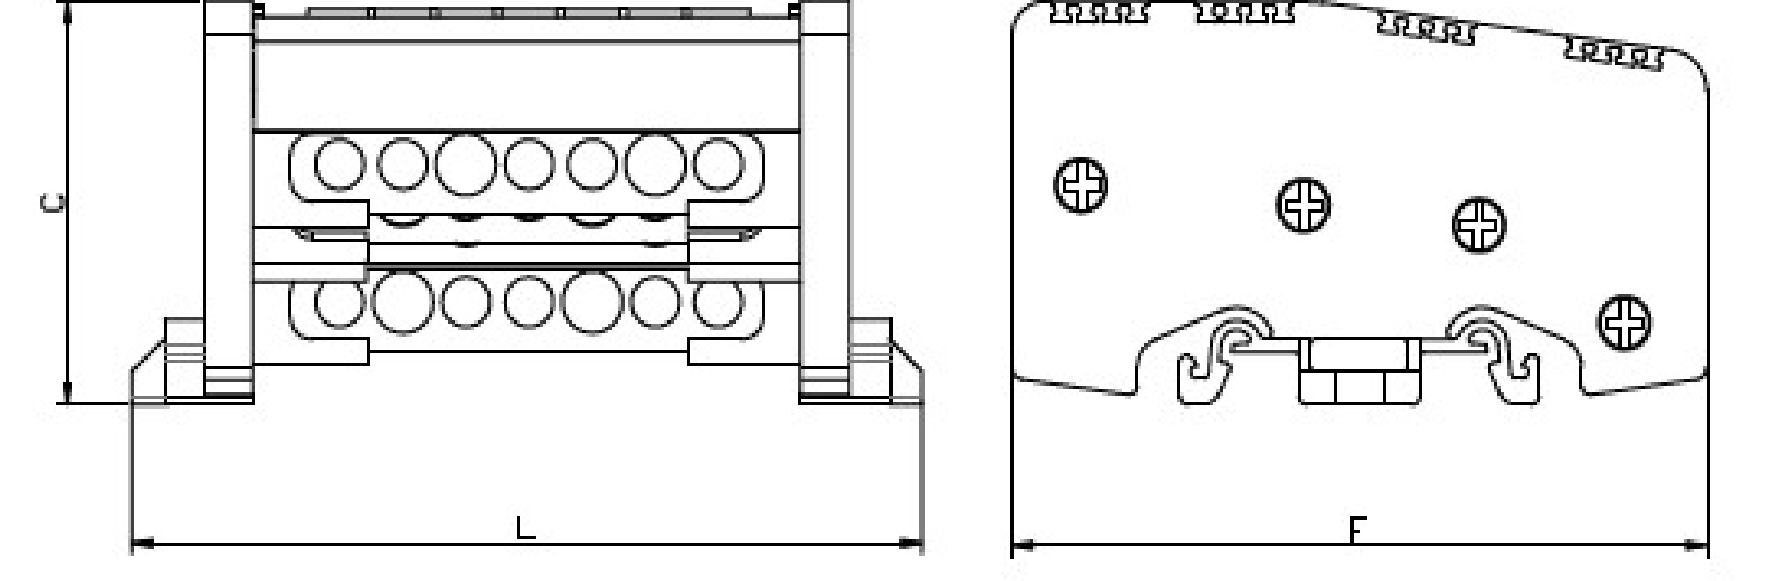

(7X12mm²) 2/10=12 HOLES 4 POLE DISTRIBUTION UNITS (LOW TYPE)

Product code:

Product code: 2213

<https://onka.com.tr/7x12mm2-2/10-12-holes-4-pole-distribution-units-low-type>

Materials

Leg (2 pcs.)	PA
Square Screw (8 Pcs)	Steel
Screw (28-88 Pcs.)	Steel
Earth (4 Pcs)	Brass
Cover (4 Pcs)	Polycarbonate

Properties

Type	2 / 10 - 12 Holes
Current (A)	160
Voltage (V)	750
Uimp (V)	4000
L ± 2 (mm)	136.7
F ± 1 (mm)	86
C ± 1 (mm)	48.5
Pcs	1

Max. Cable Section

Incoming, with terminal	16
Incoming, without terminal	25
Outgoing, with terminal	10
Outgoing, without terminal	16