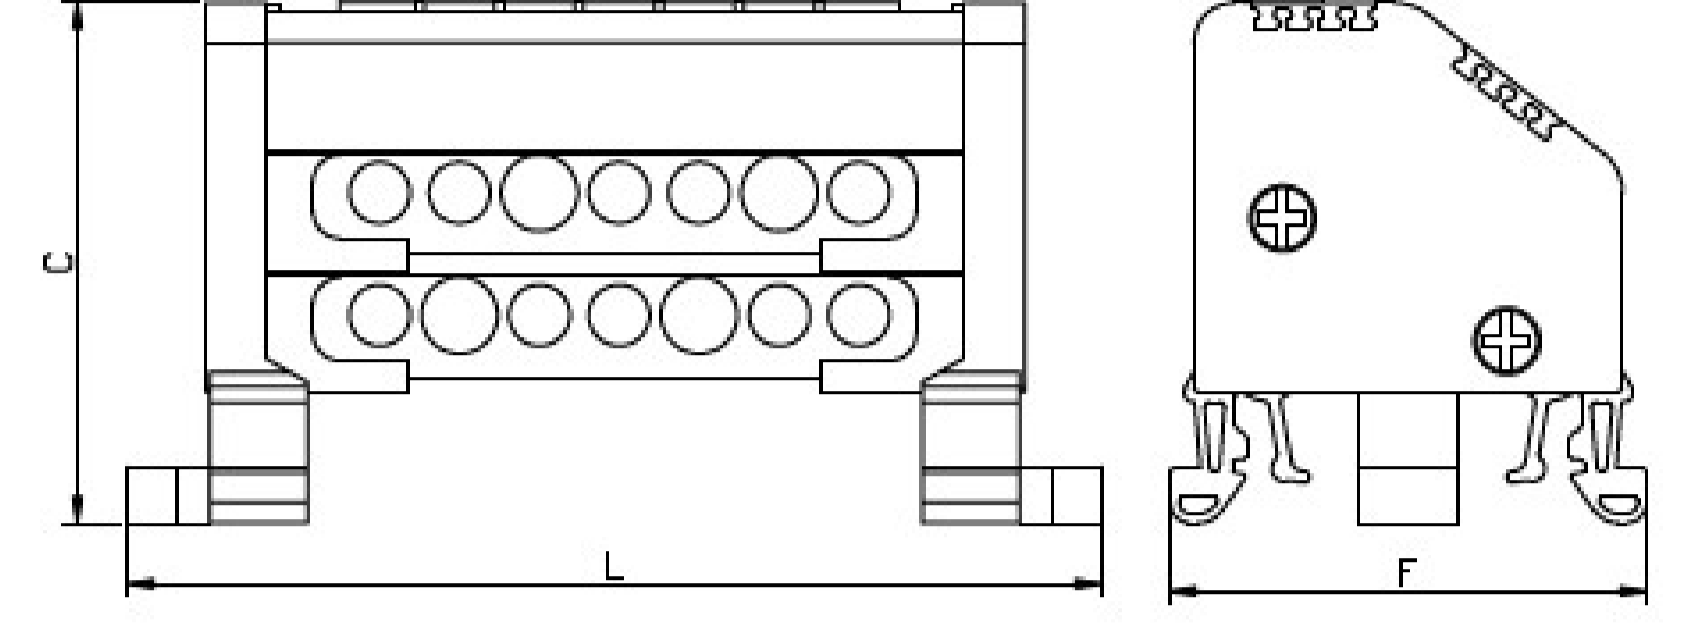

(7X12mm²) 2/13=15 HOLES 2 POLE DISTRIBUTION UNITS

Product code:

Product code: 2094

<https://onka.com.tr/7x12mm2-2/13-15-holes-2-pole-distribution-units>

Materials

Leg (2 pcs.)	PA
Square Screw (4 Pcs)	Steel
Screw (14-44 Pcs.)	Steel
Earth (2 Pcs)	Brass
Cover (2 Pcs)	Polycarbonate

Properties

Type	2 / 13 - 15 Holes
Current (A)	160
Voltage (V)	750
Uimp (V)	4000
L ± 2 (mm)	157.2
F ± 1 (mm)	50.8
C ± 1 (mm)	46.6
Pcs	1

Max. Cable Section

Incoming, with terminal	10
Incoming, without terminal	16
Outgoing, with terminal	6
Outgoing, without terminal	10