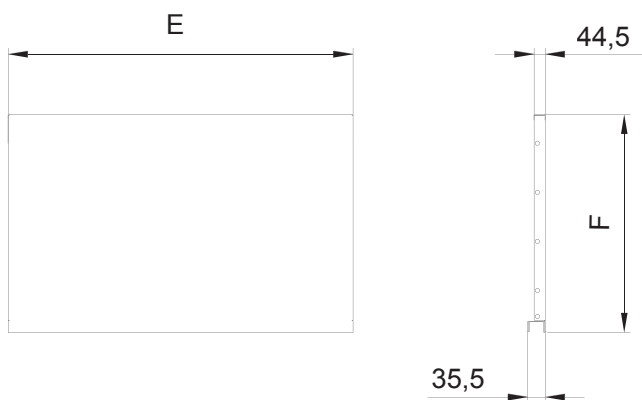

ENCLOSURES SERIES OK

SOK...T – Horizontal partition

Description: the horizontal partitions are in galvanized steel and are embedded with the door tie for the modular doors.

CODE	Nominal dimensions		Other dimension
	H	E	F
SOK602T	600	501	250
SOK802T	800	701	250
SOKA02T	1000	901	250
SOK604T	600	501	450
SOK804T	800	701	450
SOKA04T	1000	901	450

Note: if the code ends with "TG" the panel has to be considered including slot spaces