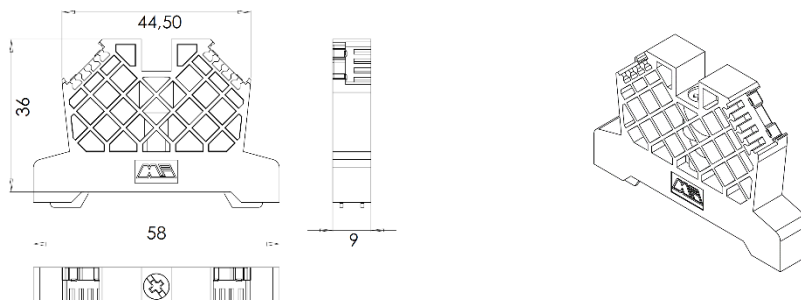

EURO STOP

Article: **43442**

End Bracket for Omega DIN Rail TH35
Screwable – Width 9 mm – Grey

GENERAL DATA

Series	EURO STOP
Item	43442
Weight/Piece	13.2 g
Customs tariff	39269097
Catalog	01
Colour	Grey
Q.ty p.pck.	50
Q.ty p. box	1250

TECHNICAL DATA / DIMENSIONS

Dimensions

Width mm	9
Length mm	58
Height mm	36
Mounting type (EN 60715)	Omega TH35

Technical data

Insulating material	PA66
Self-extinguishing degree acc. to UL94	V0

Connection data

Screw	M3 - Zinc plated steel
Fixing foot	Zinc plated steel
Tightening torque	0,6Nm

TECHNICAL DRAWINGS

ACCESSORIES

Marking

Item	Description
43059	Single-digit marking tag (5 x 3 mm) - white
43060/0 ÷ 43060/9	Single-digit marking tag (5 x 3 mm) – with marking: 0 ÷ 9
43060/A ÷ 43060/Z	Single-digit marking tag (5 x 3 mm) – with marking: A ÷ Z
43094	Marking tag adapter – 6 slots for marking tags
43192	Marking tags (5 x 12 mm) - white (<i>special marking on request</i>)
438MFC0512TB	Tags 5x12 for MI and 438MWK0512TBA (45tags x 20cards)
438MFC0612TB	Tags 6x12 for MI and 438MWK0512TBA (39tags x 20cards)
438MWK0512TBA	Tag adapter for: MI-EURO/Weid-WDU-ZDU/Klemsan -1box=250

DIN RAIL system - Mounting and Installation material

Item	Description
43910	Steel Omega rail 35/7,5mm - 2mt length
43910/F	Slotted steel Omega rail 35/7,5mm - 2mt length
43911	Steel Omega rail 35/15mm - 2mt length
43911/F	Slotted steel Omega rail 35/15mm - 2mt length
43028	Angled support bracket