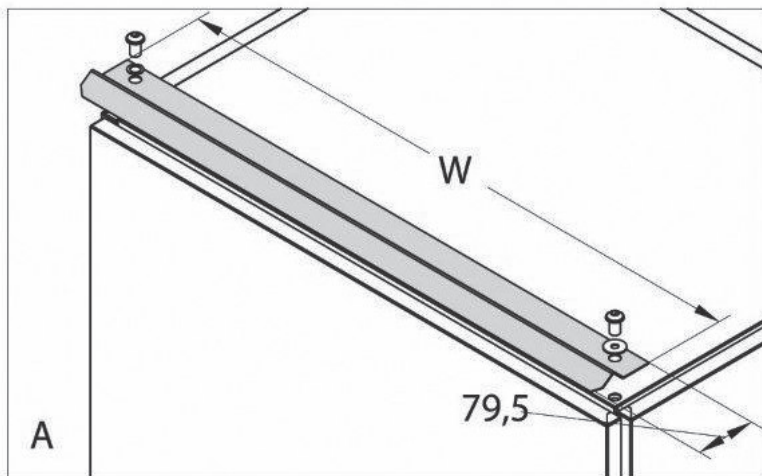

CODE	Enclosures depth		Enclosures width	
	L	W	L	W
PFR040	400	398		
PFR050	500	498		
PFR060	600	598		
PFR080	800	798		
PFR100	1000	998		
PFR120	1200	1198		
PFR140	1400	1398		
PFR160	1600	1598