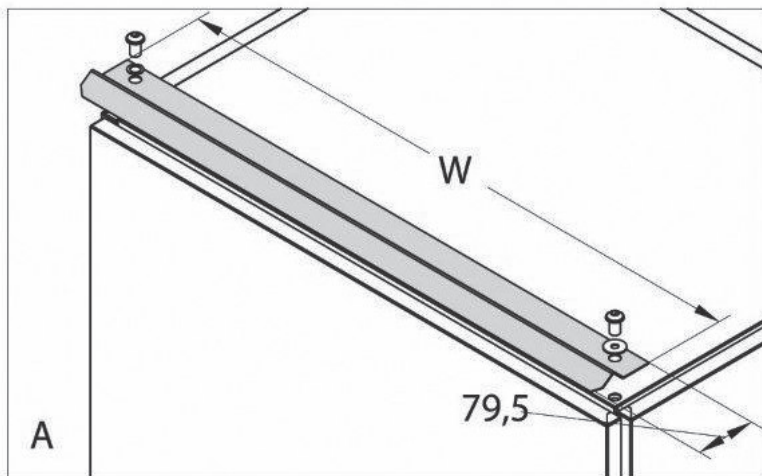

ENCLOSURES SERIES OK

PFR – Door protective profile

Description: the door protective profile is installed on OK enclosures in order to guarantee additional protection against rain. It is installed at the front of the enclosures, above the door, instead of the lifting eyebolts, in the corner elements of the frame, and a gasket is mounted in between the profile and the top panel.

Il codice PFR include:

- Door protective profile
- Gasket
- Fixing screws

CODE	Enclosures depth		Enclosures width	
	L	W	L	W
PFR040	400	398		
PFR050	500	498		
PFR060	600	598		
PFR080	800	798		
PFR100	1000	998		
PFR120	1200	1198		
PFR140	1400	1398		
PFR160	1600	1598		