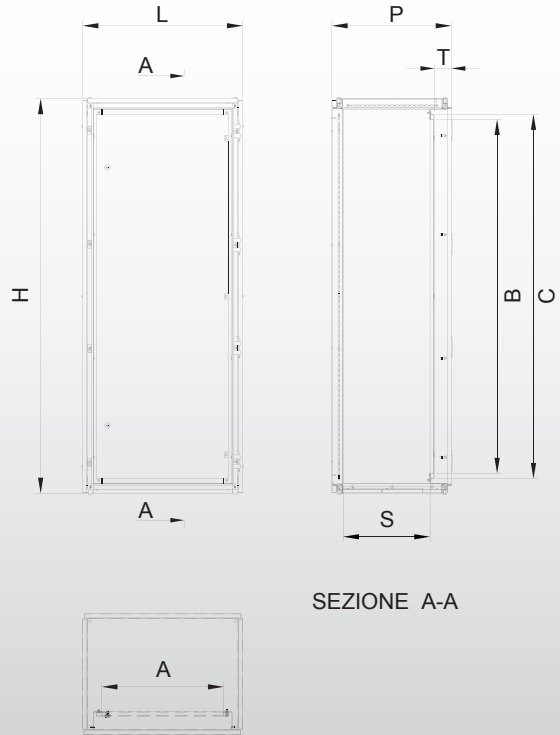

SEZIONE A-A

ENCLOSURES SERIES OK/AF

DBI-Inner door

Description: the inner doors are used on the OK series, as well as on the monblock series AF. It is installed on an inner frame screwed to the elements of the frame, IP degree protection to the inner section guaranteed is IP44. The hinges allow an opening of 110° and the locking system is made of 2 x 3mm bar lock. The thickness of the door and of the frame is 2.0 mm.

Code DBI includes:

- Inner door painted RAL 7035 textured finish
- Fixing frame painted RAL 7035 textured finish
- Hinges for inner door
- Screws and bolts