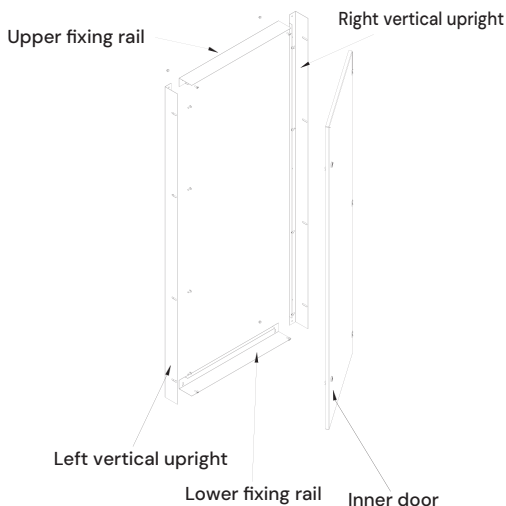

CODE	Nominal dimensions				Other dimensions							
	H	L	P	A	B	C	D	T		S		
								Min.	Max.	Min.	Max.	
DBI126	1200	600	-	423	986	1044	468	72	91	P-115	P-96	
DBI128	1200	800	-	623	986	1044	668	72	91	P-115	P-96	
DBI12A	1200	1000	-	823	986	1044	868	72	91	P-115	P-96	
DBI12C	1200	1200	-	1023	986	1044	531⁽²⁾	72	91	P-115	P-96	
DBI146	1400	600	-	423	1186	1244	468	72	91	P-115	P-96	
DBI148	1400	800	-	623	1186	1244	668	72	91	P-115	P-96	
DBI14A	1400	1000	-	823	1186	1244	868	72	91	P-115	P-96	
DBI14C	1400	1200	-	1023	1186	1244	531⁽²⁾	72	91	P-115	P-96	
DBI166	1600	600	-	423	1386	1444	468	72	91	P-115	P-96	
DBI168	1600	800	-	623	1386	1444	668	72	91	P-115	P-96	
DBI16A	1600	1000	-	823	1386	1444	868	72	91	P-115	P-96	
DBI16C	1600	1200	-	1023	1386	1444	531⁽²⁾	72	91	P-115	P-96	
DBI186	1800	600	-	423	1586	1644	468	72	91	P-115	P-96	
DBI188	1800	800	-	623	1586	1644	668	72	91	P-115	P-96	
DBI18A	1800	1000	-	823	1586	1644	868	72	91	P-115	P-96	
DBI18C	1800	1200	-	1023	1586	1644	531⁽²⁾	72	91	P-115	P-96	
DBI18E	1800	1600	-	1423	1586	1644	731⁽²⁾	72	91	P-115	P-96	
DBI206	2000	600	-	423	1786	1844	468	72	91	P-115	P-96	
DBI208	2000	800	-	623	1786	1844	668	72	91	P-115	P-96	
DBI20A	2000	1000	-	823	1786	1844	868	72	91	P-115	P-96	
DBI20C	2000	1200	-	1023	1786	1844	531⁽²⁾	72	91	P-115	P-96	
DBI20E	2000	1600	-	1423	1786	1844	731⁽²⁾	72	91	P-115	P-96	
DBI226	2200	600	-	423	1986	2044	468	72	91	P-115	P-96	
DBI228	2200	800	-	623	1986	2044	668	72	91	P-115	P-96	
DBI22A	2200	1000	-	823	1986	2044	868	72	91	P-115	P-96	
DBI22C	2200	1200	-	1023	1986	2044	531⁽²⁾	72	91	P-115	P-96	
DBI22E	2200	1600	-	1423	1986	2044	731⁽²⁾	72	91	P-115	P-96	

Notes: The inner door can be installed in any position in depth thanks to these profiles PRPF (available on request).