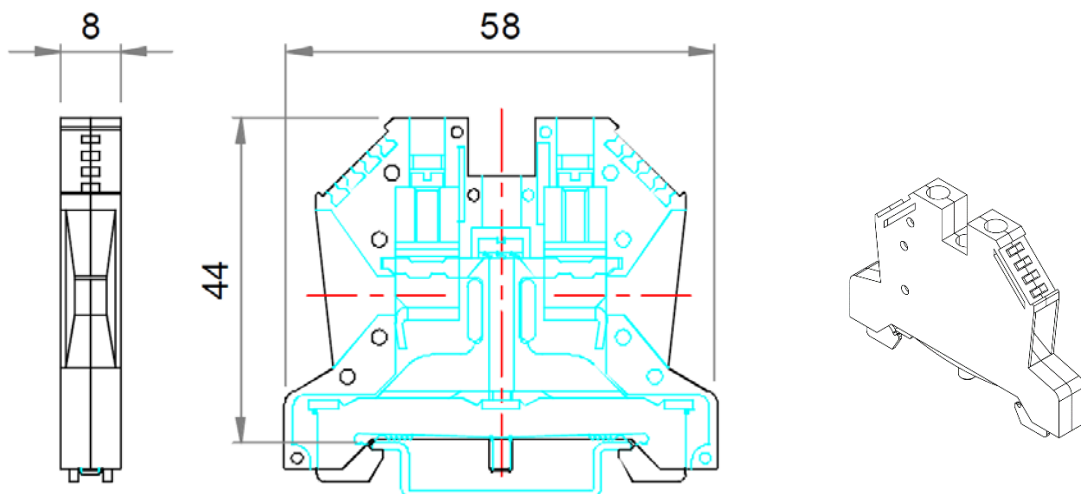

EURO E6

Article: **43450**

Earth Terminal Block - yellowgreen
Screw connection - 6mm² / 8AWG - Width 8 mm

GENERAL DATA

Series	EURO E6
Item	43450
Weight/Piece	26,2 g
Catalog	01
Customs tariff	85369010
Colour	YellowGreen
Q.ty p.pck.	50
Q.ty p. box	500

TECHNICAL DATA / DIMENSIONS

Dimensions

Width mm	8
Length mm	58
Height mm	44
Mounting type (EN 60715)	Omega TH35

Technical data

Maximum load current	-
Insulating material	PA
Self-extinguishing degree acc. to UL94	V0
Rated surge voltage	-
Pollution degree	3
Surge voltage category	III
Insulating material group	I
Nominal Voltage	-
Nominal Current	-
Temperature index, insulating material – Elec. UL 746 B - RTI	130°C
Static insulating material lower permissible temperature	-60°C

Connection data

Conductor cross-section solid min/max	0.5 / 6 mm ²
Conductor cross-section stranded min/max	0.5 / 6 mm ²

AWG min/max	22-8 AWG
Max conductor cross-section stranded with ferrule with plastic sleeve	6 mm ² / L=12 mm
Stripping length	max 10 mm
Screw	M3,5 – Zinc plated steel
Tightening torque	1.2Nm
Earth Screw	M3,5 – Zinc plated steel
Tightening torque	0,8Nm
Clamp	Zinc plated steel
Metal part	Zinc plated steel

TECHNICAL DRAWINGS

ACCESSORIES

Marking

Item	Description
43059	Single-digit marking tag (5 x 3 mm) - white
43060/0 ÷ 43060-9	Single-digit marking tag (5 x 3 mm) – with marking: 0 ÷ 9
43060/A ÷ 43060-Z	Single-digit marking tag (5 x 3 mm) – with marking: A ÷ Z
43094	Marking tag adapter – 6 slots for marking tags
43192	Marking tags (5 x 12 mm) - white (<i>special marking on request</i>)
43196	Marking tags (6 x 12 mm) - white (<i>special marking on request</i>)
438MWK0512TBA	Tag adapter for: MI-EURO/Weid-WDU-ZDU/Klemsan -1box=250