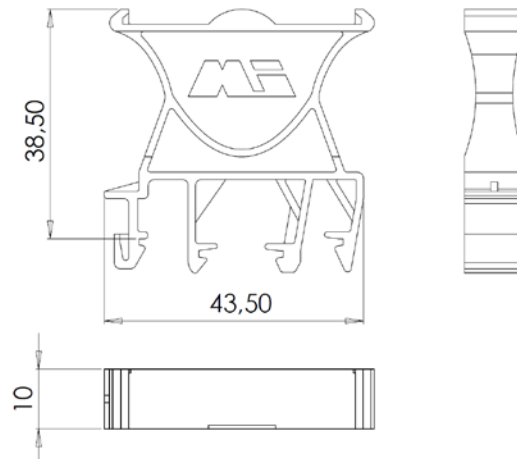

EURO STOP

Article: **43448**

Tag carrier

It can be clipped directly to the TH35 DIN rail (Omega35)
or the TH15 DIN rail (Omega15)

GENERAL DATA

Series	EURO STOP
Item	43448
Weight/Piece	4,8 g
Customs tariff	39269097
Catalog	01
Colour	Gray
Q.ty p.pck.	50
Q.ty p. box	-

TECHNICAL DATA / DIMENSIONS

Dimensions

Width mm	10
Length mm	58
Height mm	38.5 mm (TH35) – 40.5 mm (TH15)
Mounting type (EN 60715)	Omega TH35 - Omega TH15

Technical data

Insulating material	PA66
Self-extinguishing degree acc. to UL94	V0

TECHNICAL DRAWINGS

ACCESSORIES
Marking

Item	Description
438MFC0840TH5	Tag 8x40mm -white(1 box=150pcs)

DIN RAIL system - Mounting and Installation material

Item	Description
43910	Steel Omega rail 35/7,5mm - 2mt length
43910/F	Slotted steel Omega rail 35/7,5mm - 2mt length
43911	Steel Omega rail 35/15mm - 2mt length
43911/F	Slotted steel Omega rail 35/15mm - 2mt length
43028	Angled support bracket