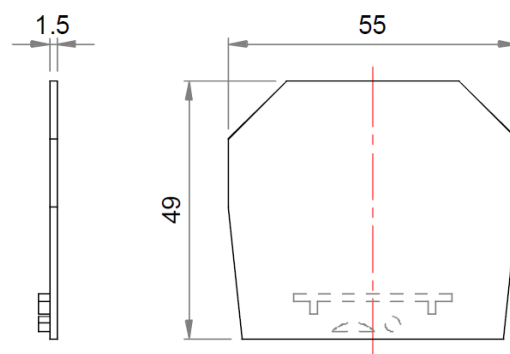

SEPARATOR

Article: **43016**

End plate for EURO 6 and EURO 10 Feedthrough Terminal Blocks

GENERAL DATA

Series	SEPARATOR
Item	43016
Weight/Piece	45 g
Customs tariff	85389099
Catalog	01
Colour	Gray
Q.ty p.pck.	100
Q.ty p. box	-

TECHNICAL DATA / DIMENSIONS

Dimensions

Width mm	1.5
Length mm	55
Height mm	49

Technical data

Insulating material	PA 66 -V0

TECHNICAL DRAWINGS

ACCESSORIES

Additional items

Item	Description
43401(all colors)	EURO 6 Feedthrough Terminal block
43401TT(all colors)	EURO 6 Feedthrough Terminal block - Thermal Transfer
43402 (all colors)	EURO 10 Feedthrough Terminal block