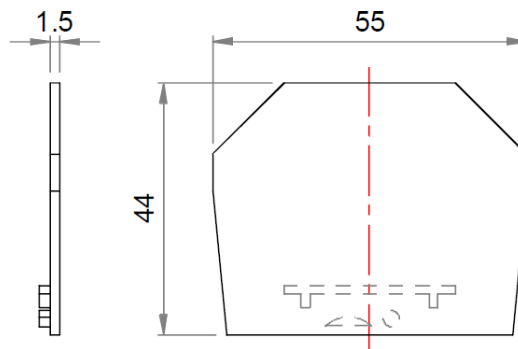

SEPARATOR

Article: **43015**

End plate for EURO 2.5 and EURO 4 Feedthrough Terminal Blocks

GENERAL DATA

Series	SEPARATOR
Item	43015
Weight/Piece	40 g
Customs tariff	85389099
Catalog	01
Colour	Gray
Q.ty p.pck.	100
Q.ty p. box	-

TECHNICAL DATA / DIMENSIONS

Dimensions

Width mm	1.5
Length mm	55
Height mm	44

Technical data

Insulating material	PA 66 – V0
---------------------	------------

TECHNICAL DRAWINGS

ACCESSORIES

Additional items