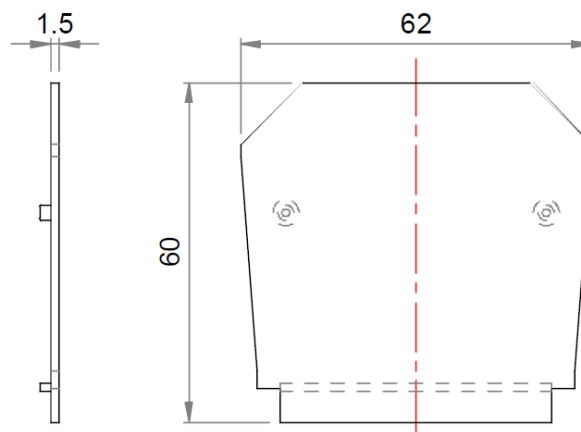

TECHNICAL DRAWINGS

ACCESSORIES

Additional items

Item	Description
43404 (all colors)	EURO 35-50 Feedthrough Terminal block