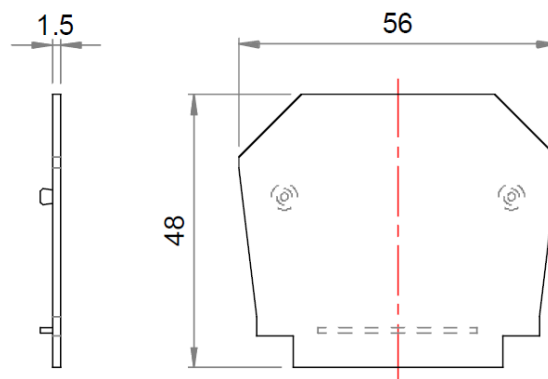

END PLATE

Article: **43013**

End plate for EURO 16-25 Feedthrough Terminal Blocks

GENERAL DATA

Series	END PLATE
Item	43013
Weight/Piece	39.9 g
Customs tariff	85389099
Catalog	01
Colour	Gray
Q.ty p.pck.	50
Q.ty p. box	-

TECHNICAL DATA / DIMENSIONS

Dimensions

Width mm	1.5
Length mm	56
Height mm	48

Technical data

Insulating material	PA 66 – V0
---------------------	------------

TECHNICAL DRAWINGS

ACCESSORIES

Additional items