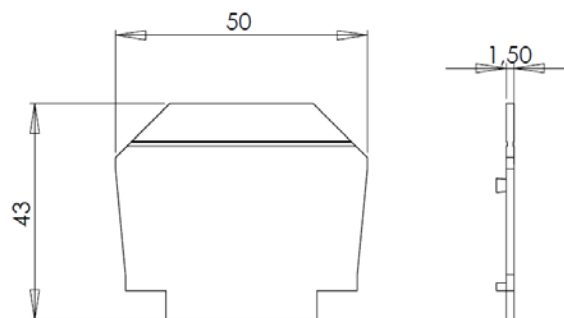

END PLATE

Article: **43011**

End plate for EURO 6 and EURO 10
Feedthrough Terminal Blocks

GENERAL DATA

Series	END PLATE
Item	43011
Weight/Piece	3,2 g
Customs tariff	85389099
Catalog	01
Colour	Gray
Q.ty p.pck.	100
Q.ty p. box	-

TECHNICAL DATA / DIMENSIONS

Dimensions

Width mm	1.5
Length mm	50
Height mm	43

Technical data

Insulating material	PA 66 – V0
---------------------	------------

TECHNICAL DRAWINGS

ACCESSORIES

Additional items