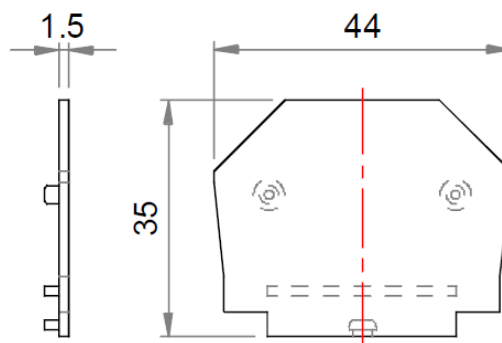

END PLATE

Article: **43010**

End plate for EURO 2.5 and EURO 4
Feedthrough Terminal Blocks

GENERAL DATA

Series	END PLATE
Item	43010
Weight/Piece	23.6 g
Customs tariff	85389099
Catalog	01
Colour	Gray
Q.ty p.pck.	100
Q.ty p. box	-

TECHNICAL DATA / DIMENSIONS

Dimensions

Width mm	1.5
Length mm	44
Height mm	35

Technical data

Insulating material	PA 66 – V0
---------------------	------------

TECHNICAL DRAWINGS

ACCESSORIES

Additional items