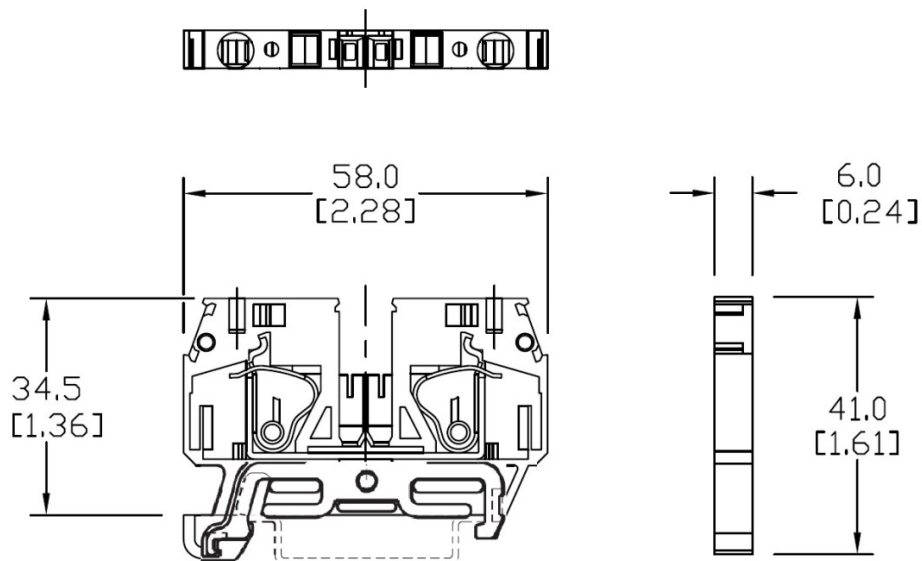

## TECHNICAL DATA / DIMENSIONS

### Dimensions

Width mm	6
Length mm	58
Height mm	34.5
Mounting type (EN 60715)	Omega TH35

### Connection data

Conductor cross-section solid min/max	1.5 / 6 mm <sup>2</sup>
Conductor cross-section stranded min/max	1.5 / 6 mm <sup>2</sup>

AWG min/max	24-10AWG
Max conductor cross-section stranded with ferrule with plastic sleeve DIN 46228/4	4 mm <sup>2</sup> / L=18 mm
Max conductor cross-section stranded with ferrule without plastic sleeve DIN 46228/1	6 mm <sup>2</sup> / L=18 mm
Stripping length	max 15 mm
Spring	Stainless steel
Current bar	Tin Plated copper alloy
Earth foot	Tin Plated copper alloy

## TECHNICAL DRAWINGS