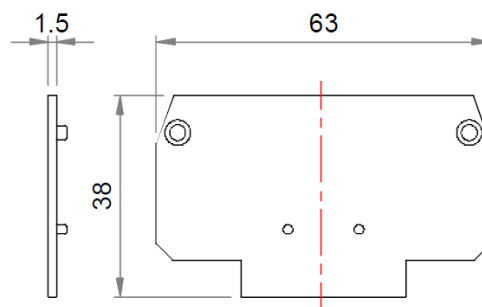

END PLATE

Article: **42013**

End plate for EURO Q6 Feedthrough Terminal Blocks

GENERAL DATA

Series	END PLATE
Item	42013
Weight/Piece	3.4 g
Customs tariff	85389099
Catalog	01
Colour	Gray
Q.ty p.pck.	50
Q.ty p. box	-

TECHNICAL DATA / DIMENSIONS

Dimensions

Width mm	1.5
Length mm	63
Height mm	28

Technical data

Insulating material	PA 66 – V0
---------------------	-------------------

TECHNICAL DRAWINGS

ACCESSORIES

Additional items