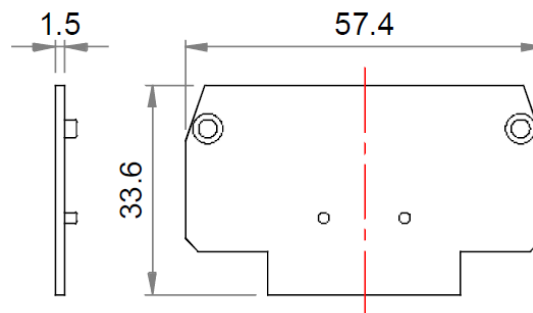

END PLATE

Article: **42012**

End plate for EURO Q4 Feedthrough Terminal Blocks

GENERAL DATA

Series	END PLATE
Item	42012
Weight/Piece	2.6 g
Customs tariff	85389099
Catalog	01
Colour	Gray
Q.ty p.pck.	50
Q.ty p. box	-

TECHNICAL DATA / DIMENSIONS

Dimensions

Width mm	1.5
Length mm	57.4
Height mm	33.6

Technical data

Insulating material	PA 66 – V0

TECHNICAL DRAWINGS

ACCESSORIES

Additional items

Item	Description
42410 (all colors)	EURO Q4 Feedthrough Terminal block
42454	EURO QE4 Earth Terminal block