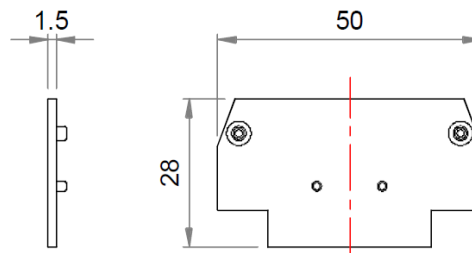

END PLATE

Article: **42011**

End plate for EURO Q2.5 Feedthrough Terminal Blocks

GENERAL DATA

Series	END PLATE
Item	42011
Weight/Piece	2.8 g
Customs tariff	85389099
Catalog	01
Colour	Gray
Q.ty p.pck.	50
Q.ty p. box	-

TECHNICAL DATA / DIMENSIONS

Dimensions

Width mm	1.5
Length mm	50
Height mm	28

Technical data

Insulating material	PA 66 – V0
---------------------	------------

TECHNICAL DRAWINGS

ACCESSORIES

Additional items